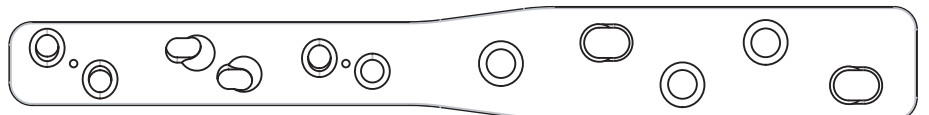

orthomed

Orthomed (UK) Ltd
Veterinary Orthopaedic Specialists
www.orthomed.co.uk

2.7-3.5mm Castless PCA Plate

110mm Ref: 107500110

120mm Ref: 107500120

130mm Ref: 107500130

140mm Ref: 107500140

0mm

100mm

ALWAYS CONFIRM SCALE