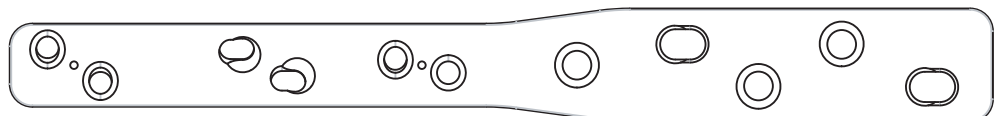

orthomed

Orthomed (UK) Ltd
Veterinary Orthopaedic Specialists
www.orthomed.co.uk

2.7-3.5mm Castless PCA Plate

110mm Ref: 107500110

120mm Ref: 107500120

130mm Ref: 107500130

140mm Ref: 107500140

0mm

100mm

ALWAYS CONFIRM SCALE