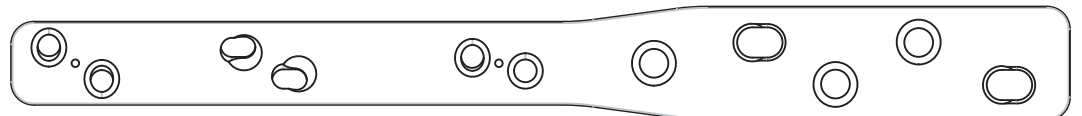

orthomed

Orthomed (UK) Ltd
Veterinary Orthopaedic Specialists
www.orthomed.co.uk

2.7-3.5mm Castless PCA Plate

110mm Ref: 107500110

120mm Ref: 107500120

130mm Ref: 107500130

140mm Ref: 107500140

0mm

100mm

ALWAYS CONFIRM SCALE